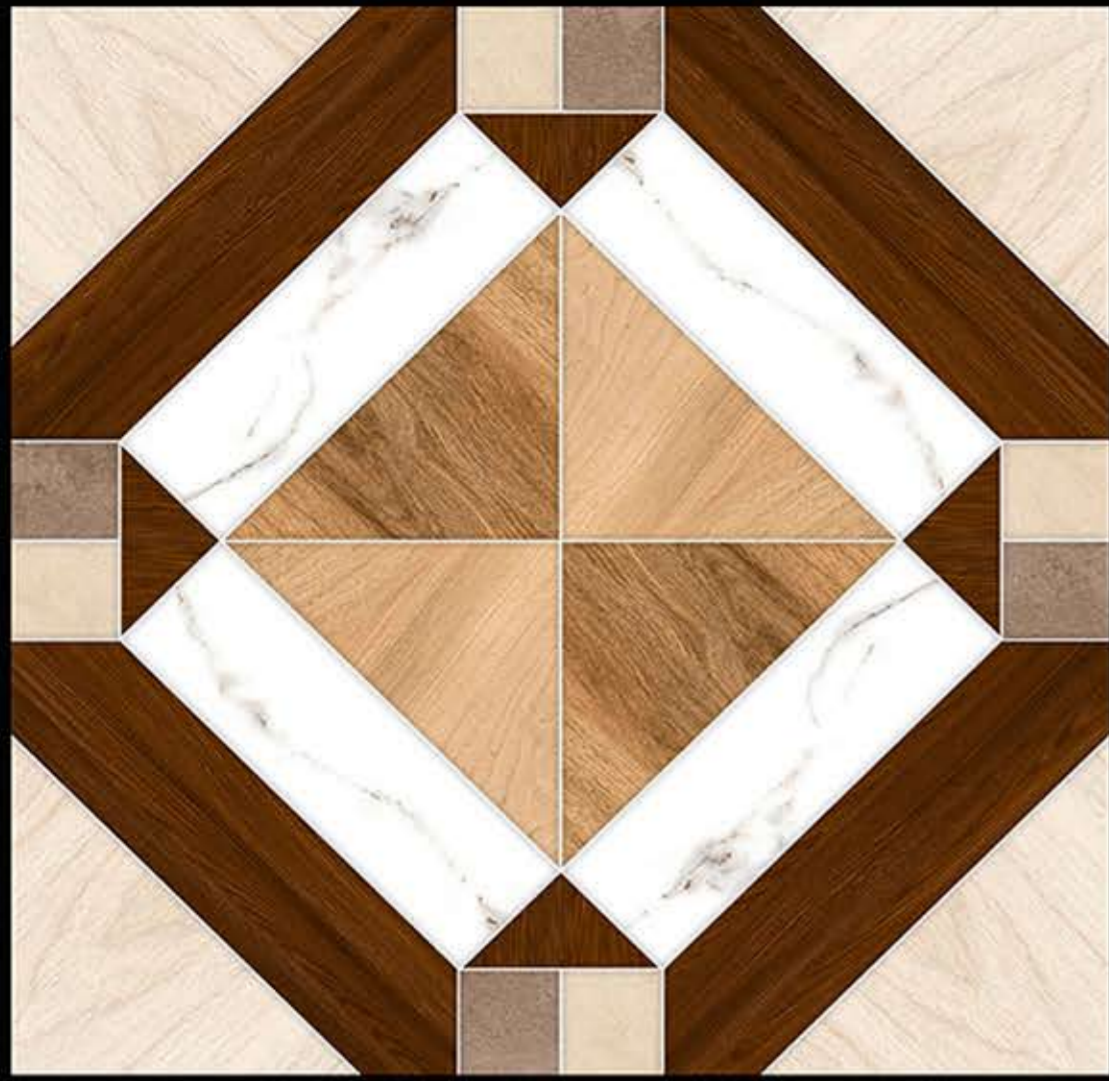

DELFINA
CERAMIC

**PORCELAIN
TILES**

600 x 600mm

MATT FINISH

PLAIN SERIES

6001

DELFINA
CERAMIC

PORCELAIN TILES